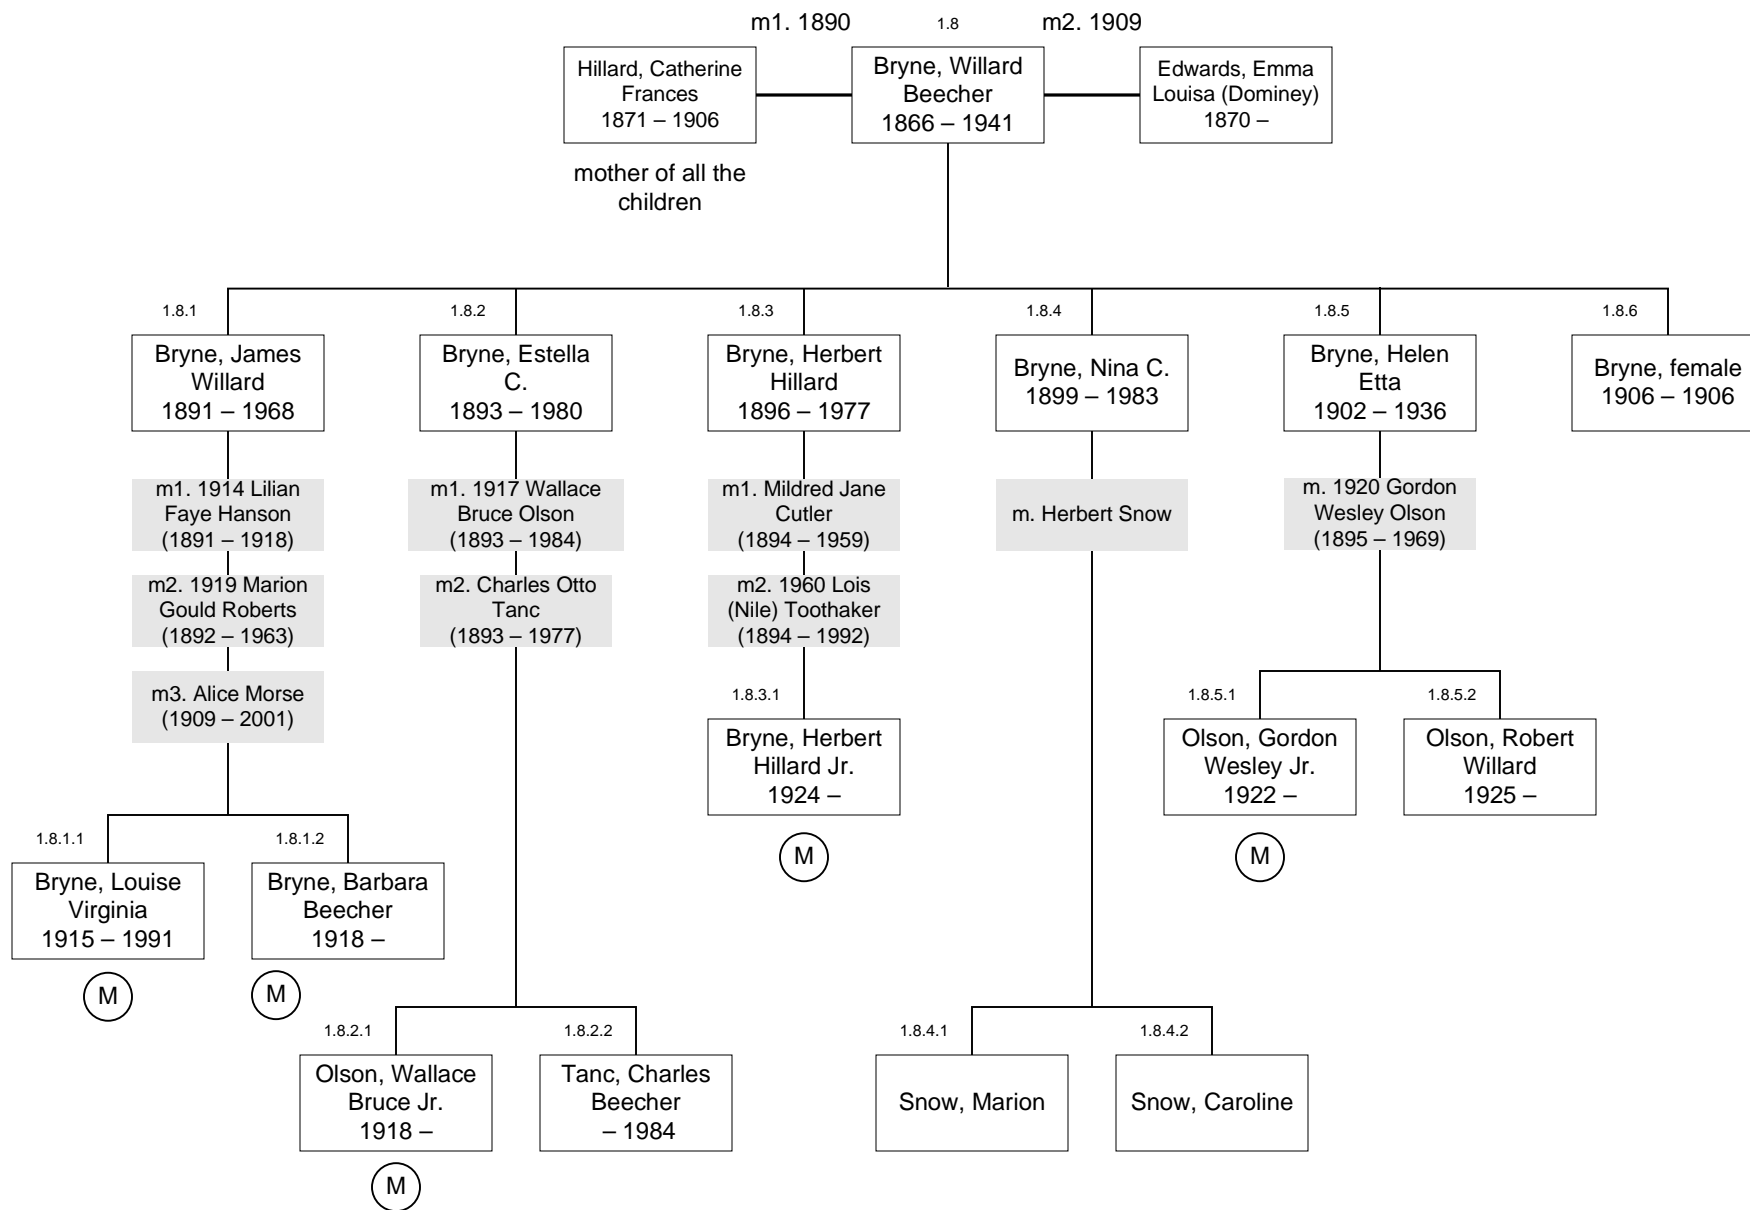

(M) This sign means the person married and details of their family are on this page or another page.

Goulds show up three times in the family:

- 1) Charles W. Gould married Victoria Ann Dorey, aunt of James Willard Bryne.
- 2) Marion Gould Roberts married James Willard Bryne.
- 3) Calvin Luther Gould married Louise Virginia Bryne, Marion's daughter.