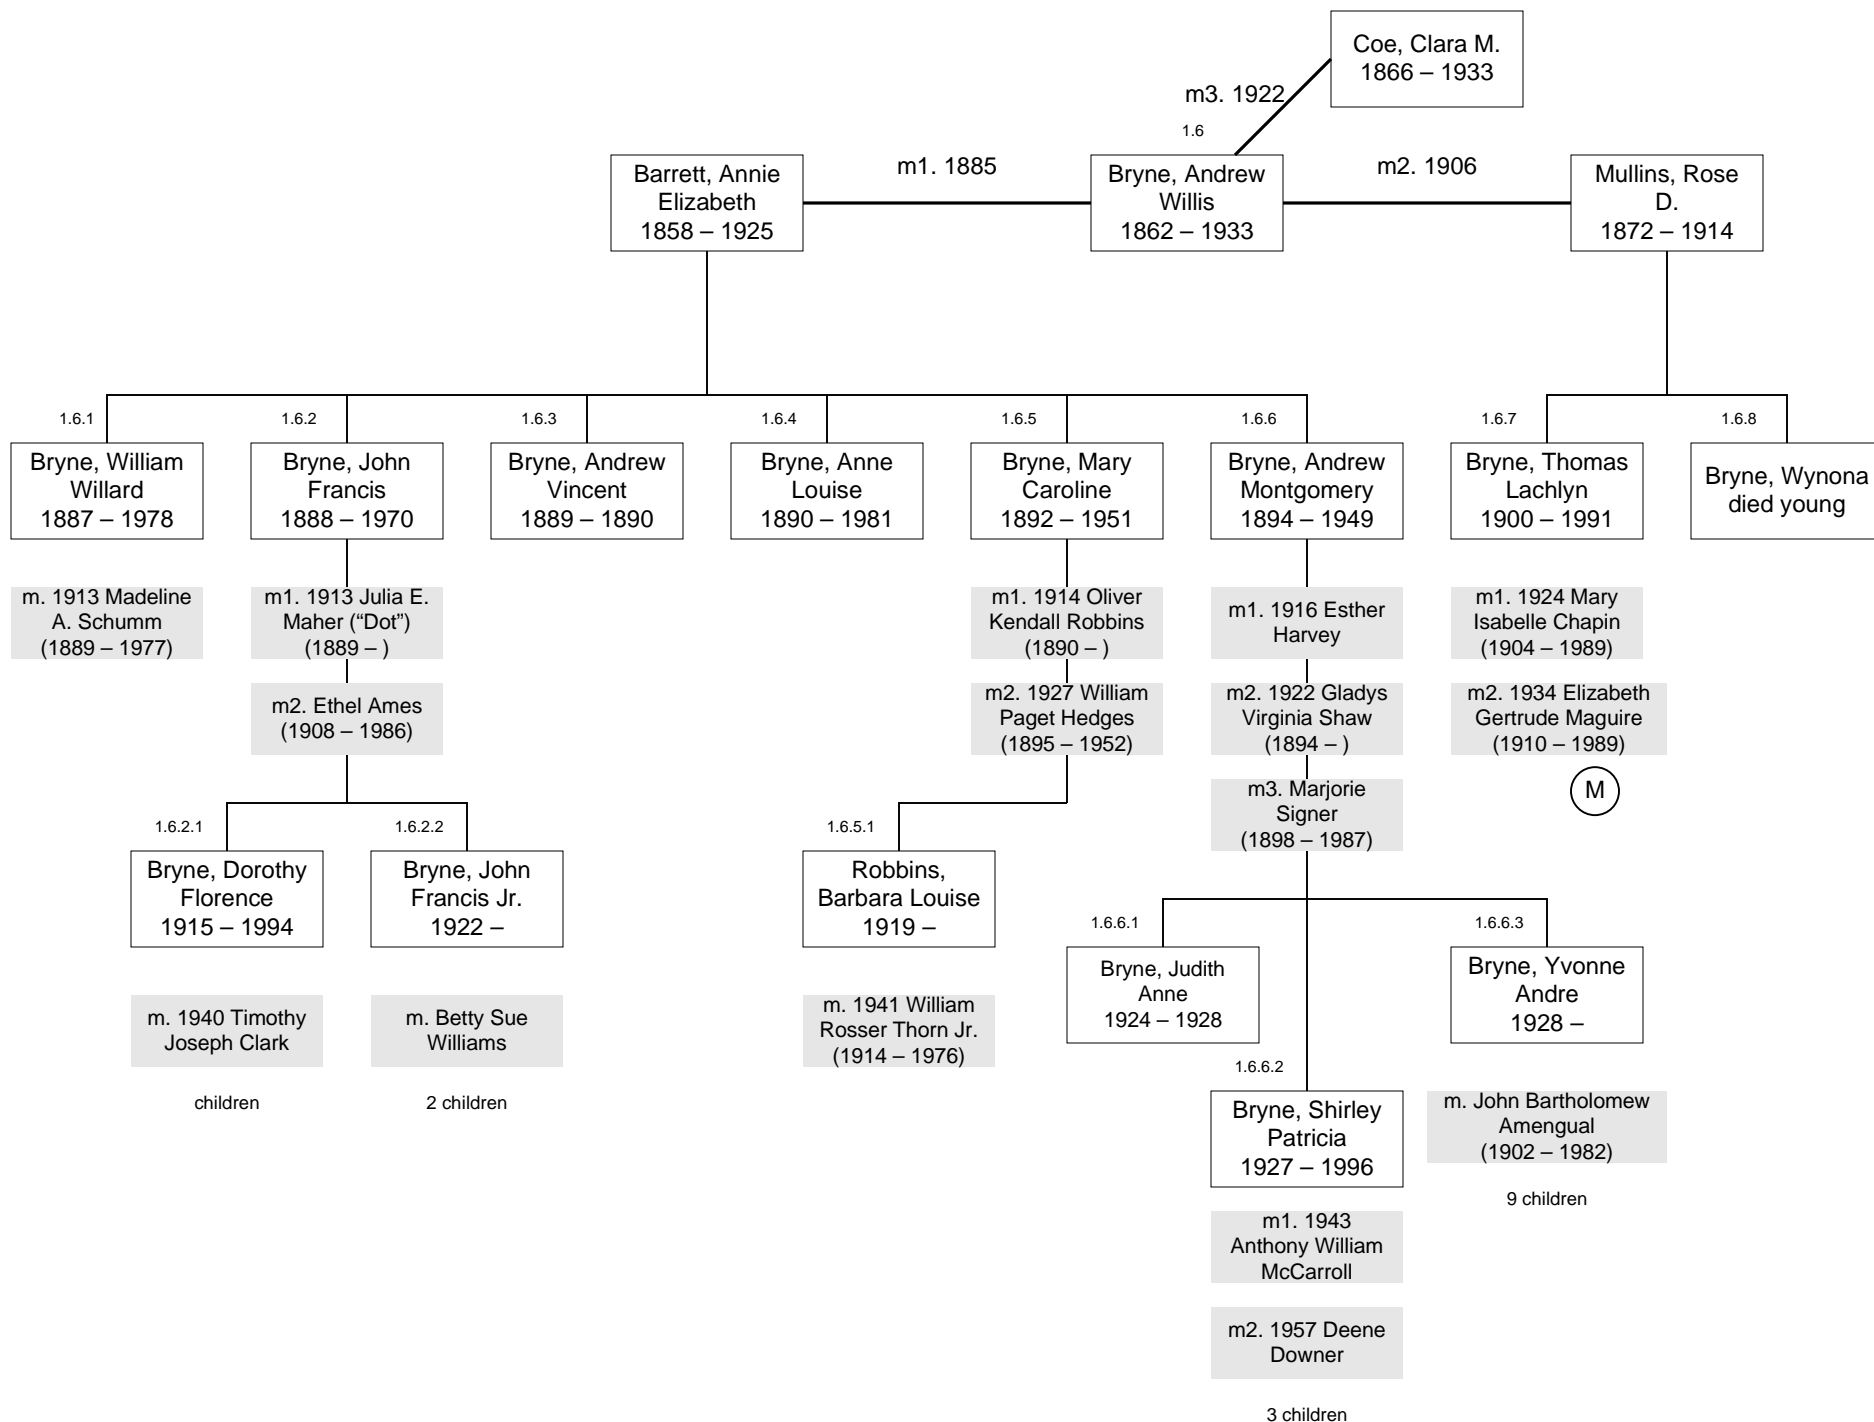

(M) This sign means the person married and details of their family are on this page or another page.

Goulds show up three times in the family:

- 1) Charles W. Gould married Victoria Ann Dorey, aunt of James Willard Bryne.
- 2) Marion Gould Roberts married James Willard Bryne.
- 3) Calvin Luther Gould married Louise Virginia Bryne, Marion's daughter.