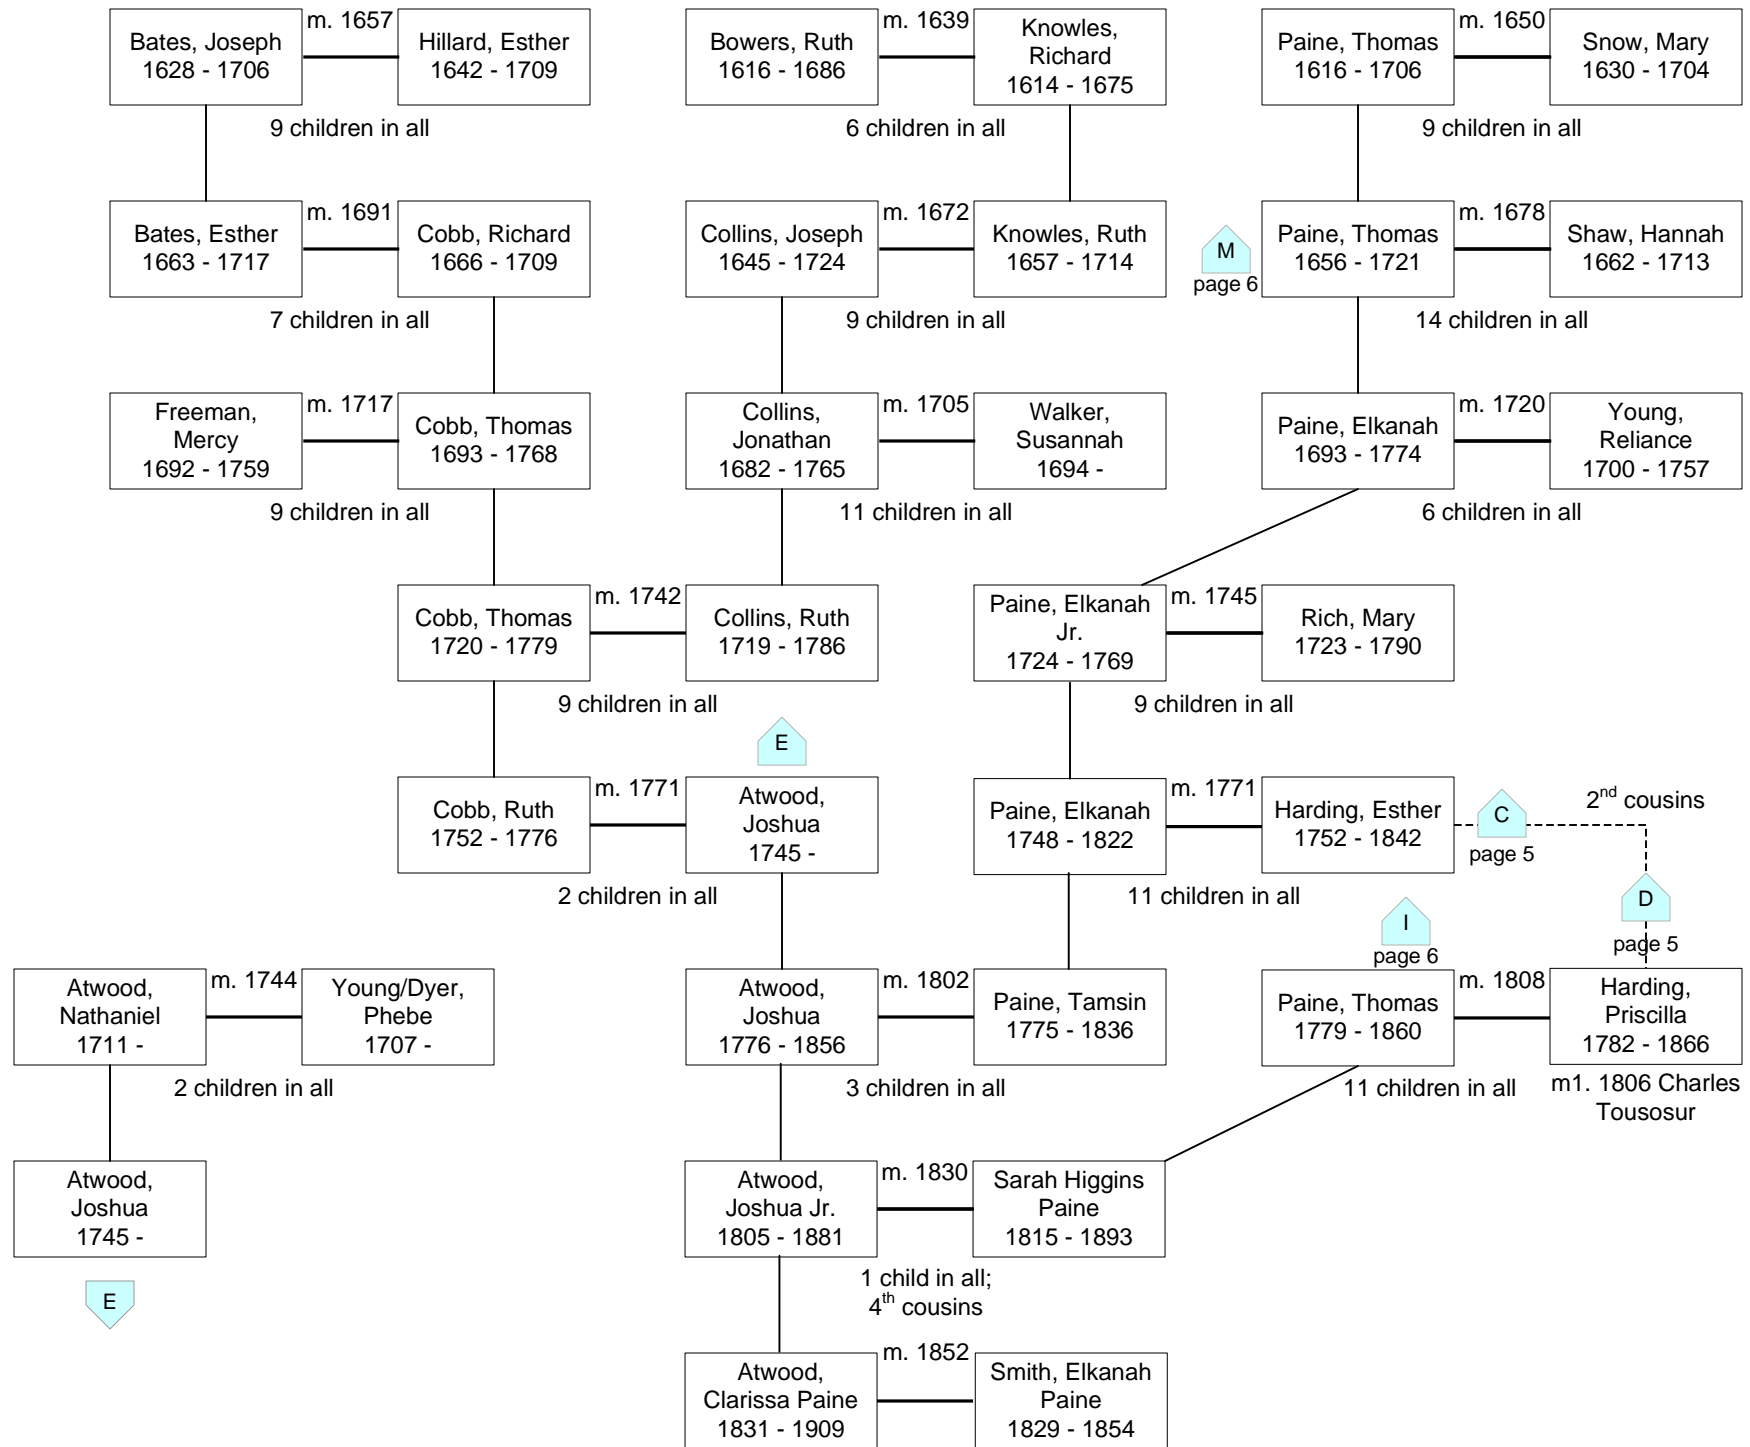

NOTE: Many of these people were related to each in other in several ways. With a limited number of neighboring families, there was some inbreeding. I have indicated those people who appear on more than one page with a cross-reference.

Smith Family Genealogy

Clarissa Paine Atwood

Victor C. Ryan b. 1915
Edward A. Ryan b. 1919