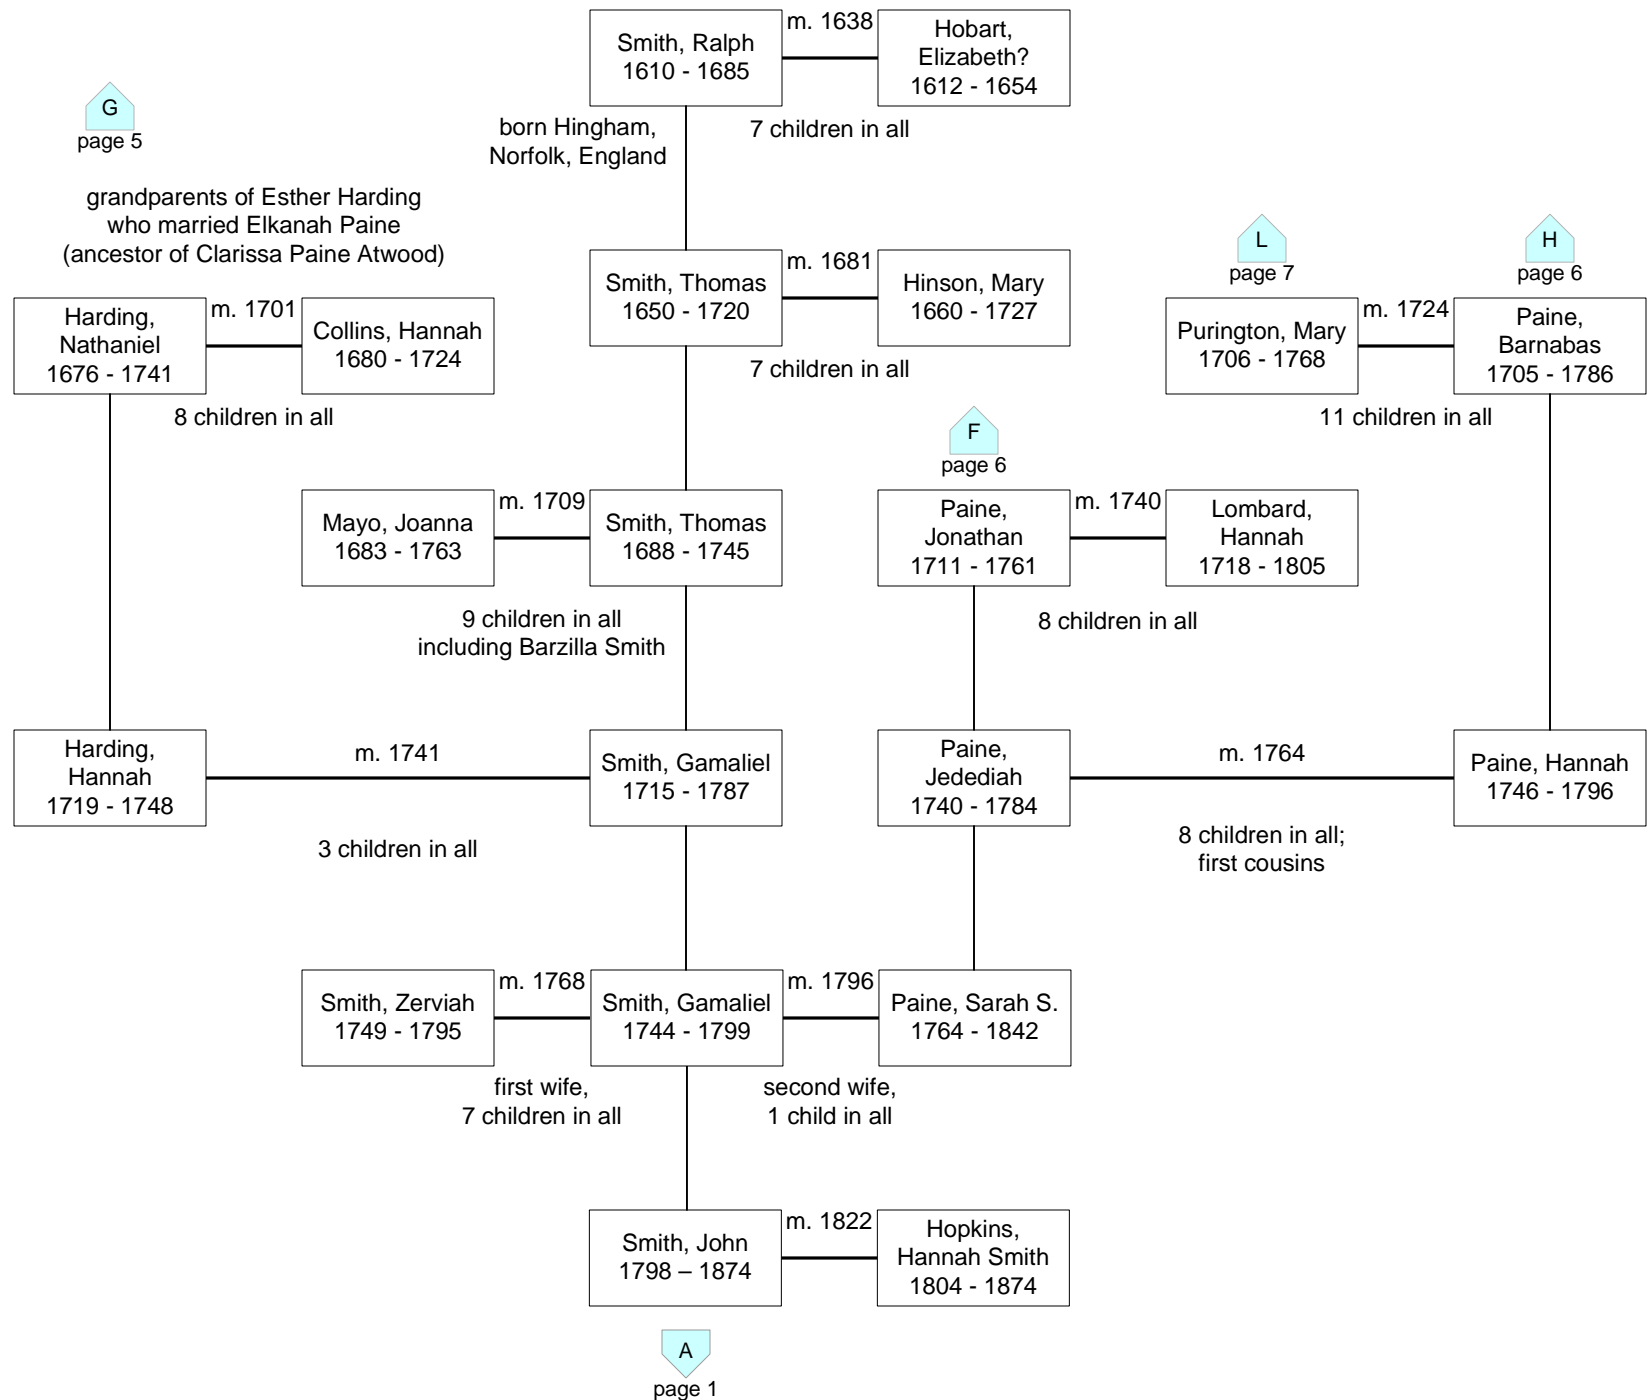

NOTE: Many of these people were related to each in other in several ways. With a limited number of neighboring families, there was some inbreeding. I have indicated those people who appear on more than one page with a cross-reference.

Smith Family Genealogy

Clarissa Paine Atwood

Victor C. Ryan b. 1915
Edward A. Ryan b. 1919